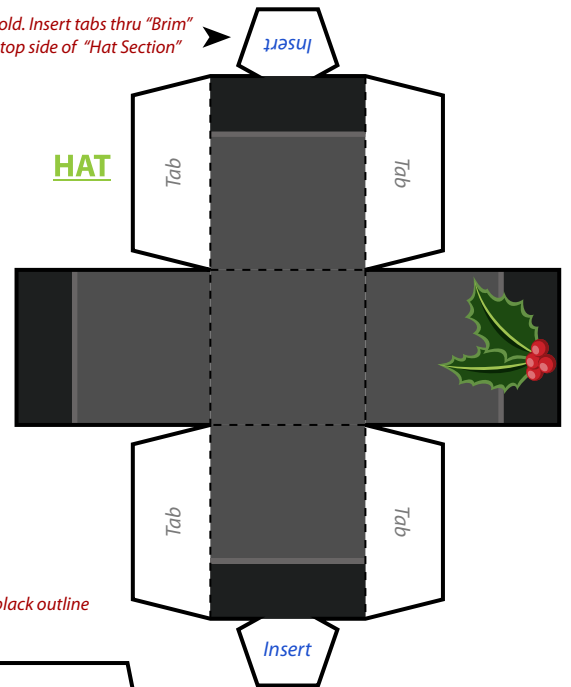

Print template on sturdy paper

HEAD

Do Not Fold. Insert tabs thru "Brim" and into top side of "Hat Section"

HAT

BRIM

MID SECTION

Cut along solid black outline

CARROT NOSE

ARMS

Insert tabs into sides of "Mid Section"

BOTTOM SECTION