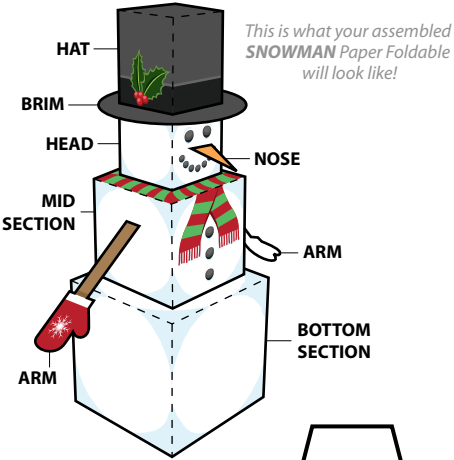

Print template on sturdy paper

HEAD

Do Not Fold. Insert tabs thru "Brim" and into top side of "Hat Section"

HAT

BRIM

MID SECTION

Cut along solid black outline

CARROT NOSE

ARMS

Insert tabs into sides of "Mid Section"

BOTTOM SECTION